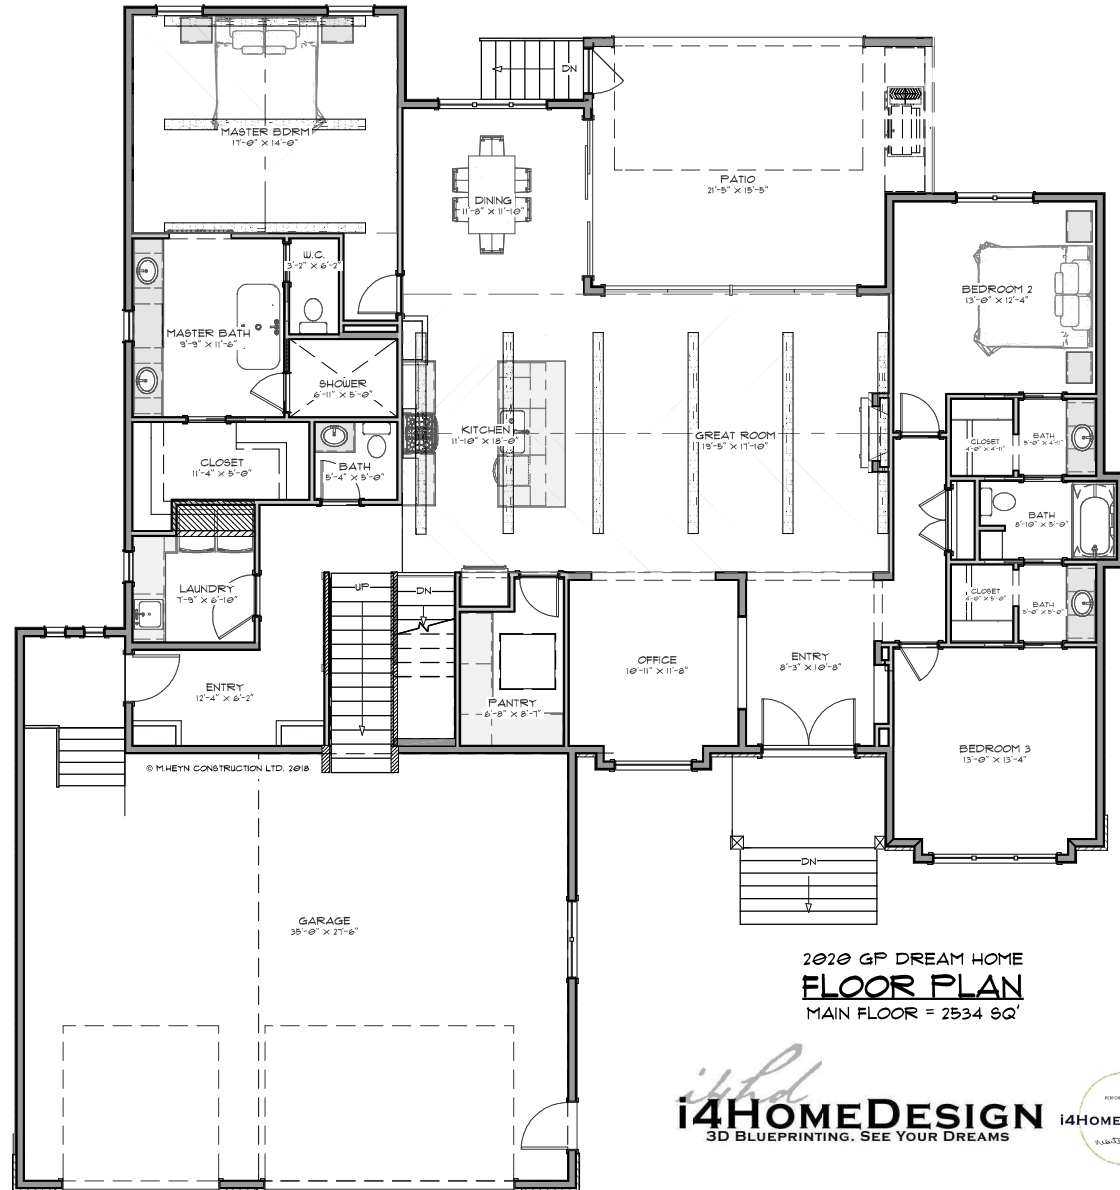

FLOOR PLAN
UPPER FLOOR = 511 SQ'

2020 GP DREAM HOME
FLOOR PLAN
MAIN FLOOR = 2534 SQ'